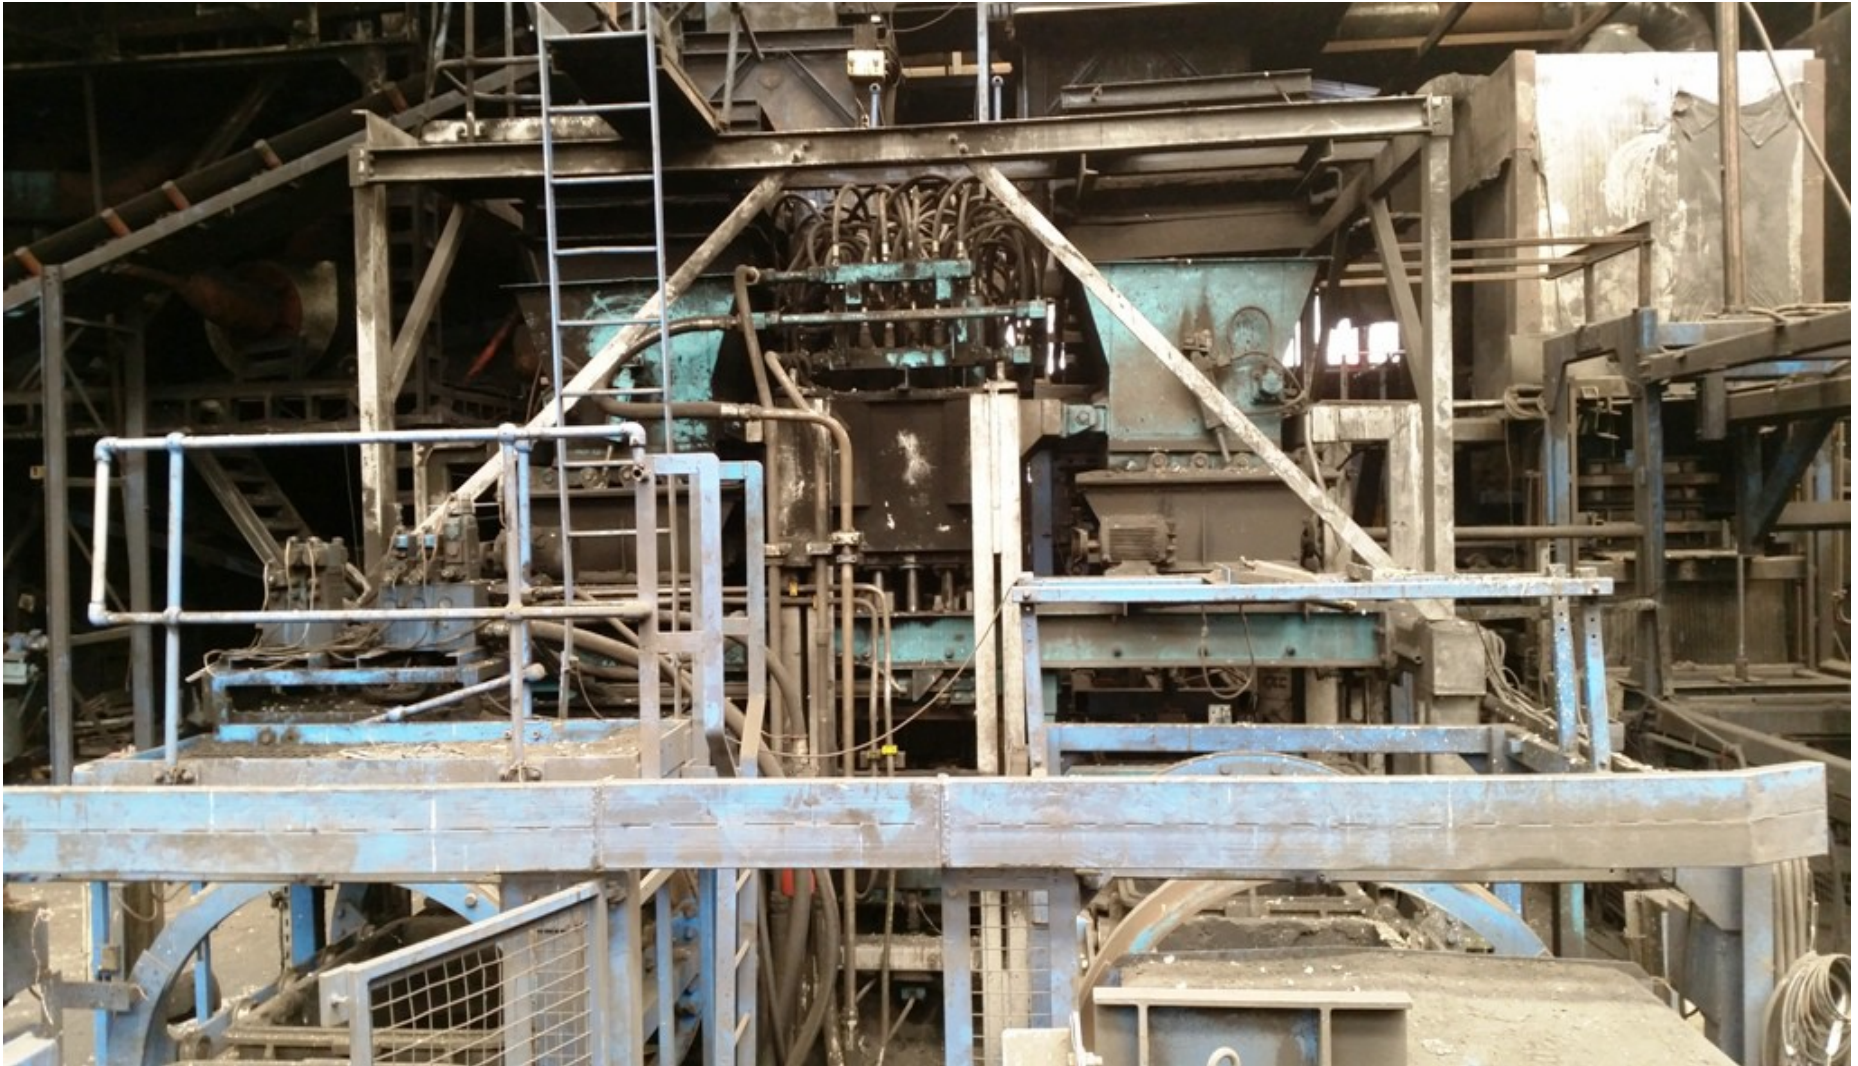

Owner Manfred Hartkopf
Fontanestr. 34
42657 Solingen
Germany
Tel: +49 212 2306301
Mobile: +49 178 6991449
Mail: hartkopf@hs-metal.de
Web: www.hs-metal.de