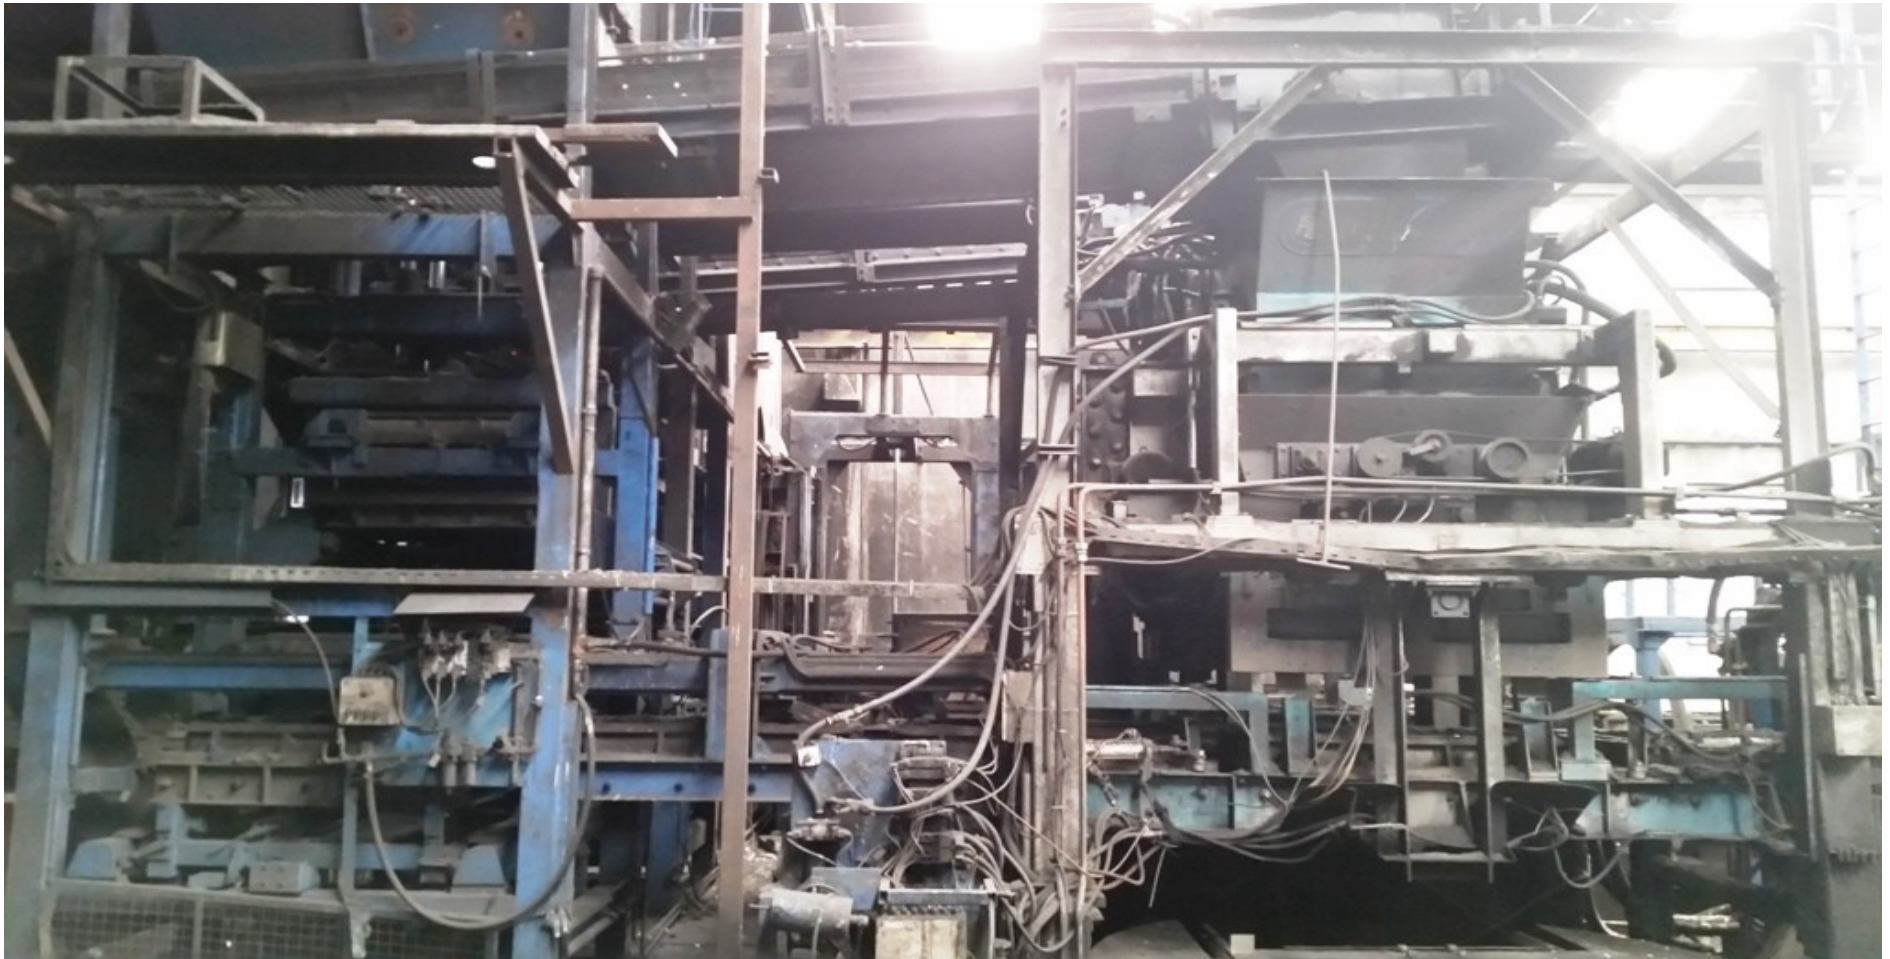

Owner Manfred Hartkopf
Fontanestr. 34
42657 Solingen
Germany
Tel: +49 212 2306301
Mobile: +49 178 6991449
Mail: hartkopf@hs-metal.de
Web: www.hs-metal.de